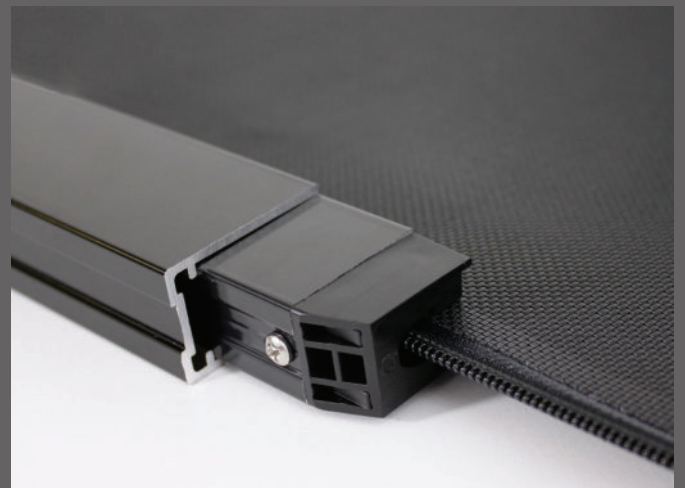

Also ideal for home and office windows, it serves as a sleek, secure, and durable alternative to traditional awnings & outdoor roller shutters. Your custom designed system can be made in widths up to 5.8 metres or an impressive 7 metres with Zipscreen Extreme, offering you an external solution to fit almost any area.

HIDDEN z-LOCK™ TECHNOLOGY

Breakthrough z-LOCK™ technology provides a unique fabric guide, fastening and securing the welded zip and fabric concealed within the side channels; creating a strong, smooth and streamlined system.

The hidden z-LOCK™ function ensures no gap between the fabric screen and side channels and a secure guided movement that won't blow out in the wind.

A total seal provided by Zipscreen's z-LOCK™ technology and bottom sealing strip aids in creating a relaxing insect free environment.

Optimise your Zipscreen with the New Ultra-Lock. Invisibly integrated, Ultra-lock's patented technology seamlessly reinforces your Zipscreen, for reduced movement and an ultra-smooth fabric finish. The New Ultra-lock perfectly secures your Zipscreen automatically, without an external lock or latch, and utilises an in-built, self-correcting system, to ensure your screen evenly clicks in place. Ultra-durable. Ultra-reliable. Ultra-Lock.