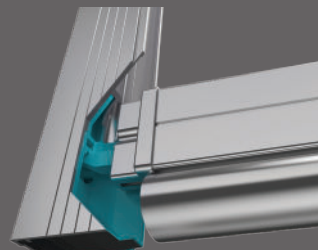

INNOVATIVE ALUMINIUM HEADBOX

High-quality square aluminium profile boasts a contemporary aesthetic, offering fully or semi-enclosed headbox and full or semi-fascia configurations.

ONE ACTION ULTRA-LOCK & TENSION

Optimise your Zipscreen with the New Ultra-Lock. Invisibly integrated, Ultra-lock's patented technology seamlessly reinforces your Zipscreen, for reduced movement and an ultra-smooth fabric finish. The New Ultra-lock perfectly secures your Zipscreen automatically, without an external lock or latch, and utilises an in-built, self-correcting system, to ensure your screen evenly clicks in place. Ultra-durable. Ultra-reliable. Ultra-Lock.