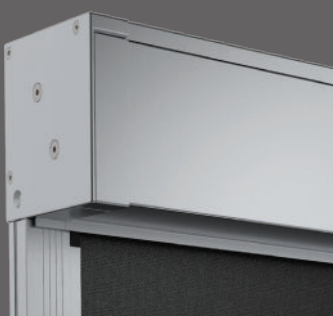

INNOVATIVE ALUMINIUM HEADBOX

High-quality square aluminium profile boasts a contemporary aesthetic, offering fully or semi-enclosed headbox and full or semi-fascia configurations.

ONE ACTION ULTRA-LOCK & TENSION

Optimise your Zipscreen with the New Ultra-Lock. Invisibly integrated, Ultra-lock's patented technology seamlessly reinforces your Zipscreen, for reduced movement and an ultra-smooth fabric finish. The New Ultra-lock perfectly secures your Zipscreen automatically, without an external lock or latch, and utilises an in-built, self-correcting system, to ensure your screen evenly clicks in place. Ultra-durable. Ultra-reliable. Ultra-Lock.