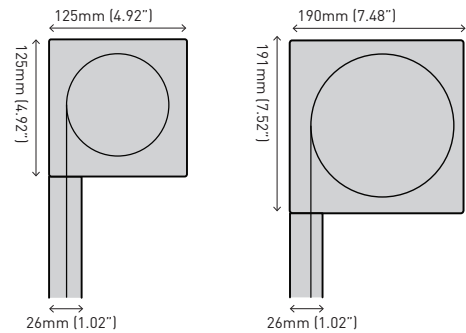

Adjustable shading systems can offer the best of both worlds, reducing heat build-up in summer, and enabling warm winter heat when the system is retracted.

SPECIFICATIONS

CAPACITY

| | Width | Drop | Max Area |
|-------------------|------------|---------|--------------------------------------|
| Zipscreen | 5.8m- 19ft | 4m-13ft | 14m ² -150ft ² |
| Zipscreen Extreme | 7m- 23ft | 5m-16ft | 35m ² -377ft ² |

DIMENSIONS

Zipscreen

Zipscreen Extreme

CONFIGURATIONS

Full-enclosed cassette

Semi fascia

Open bracket

COLOUR RANGE